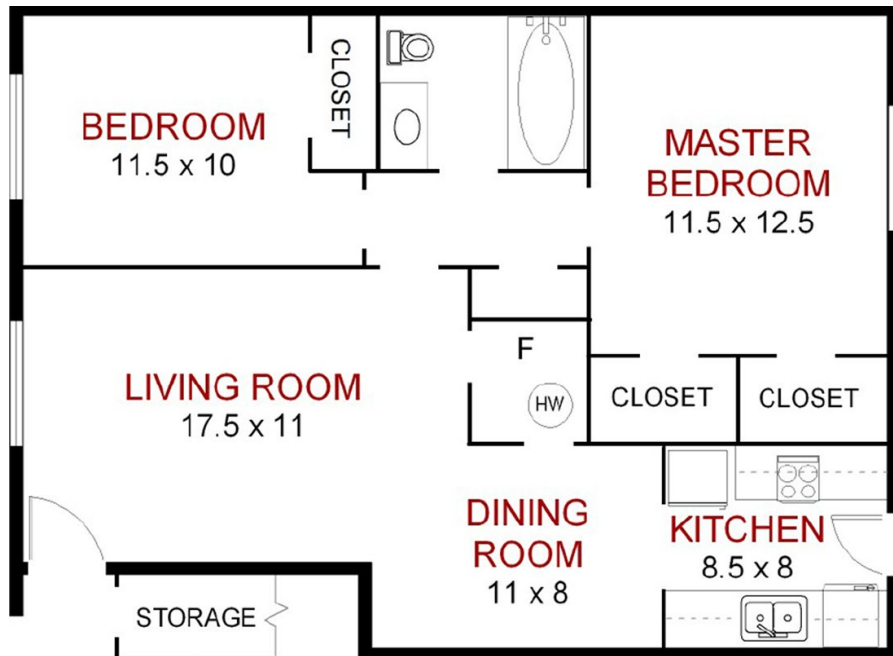

SC CROSSING
APARTMENTS

B1 TWO BEDROOM / ONE BATH
855 Sq. Ft.*

* All Square Footage is approximate only.

SC Crossing Apartment Homes

323 W. Beltline Rd.
Cedar Hill, TX 75104

(972) 299-9043

www.SCcrossing.com